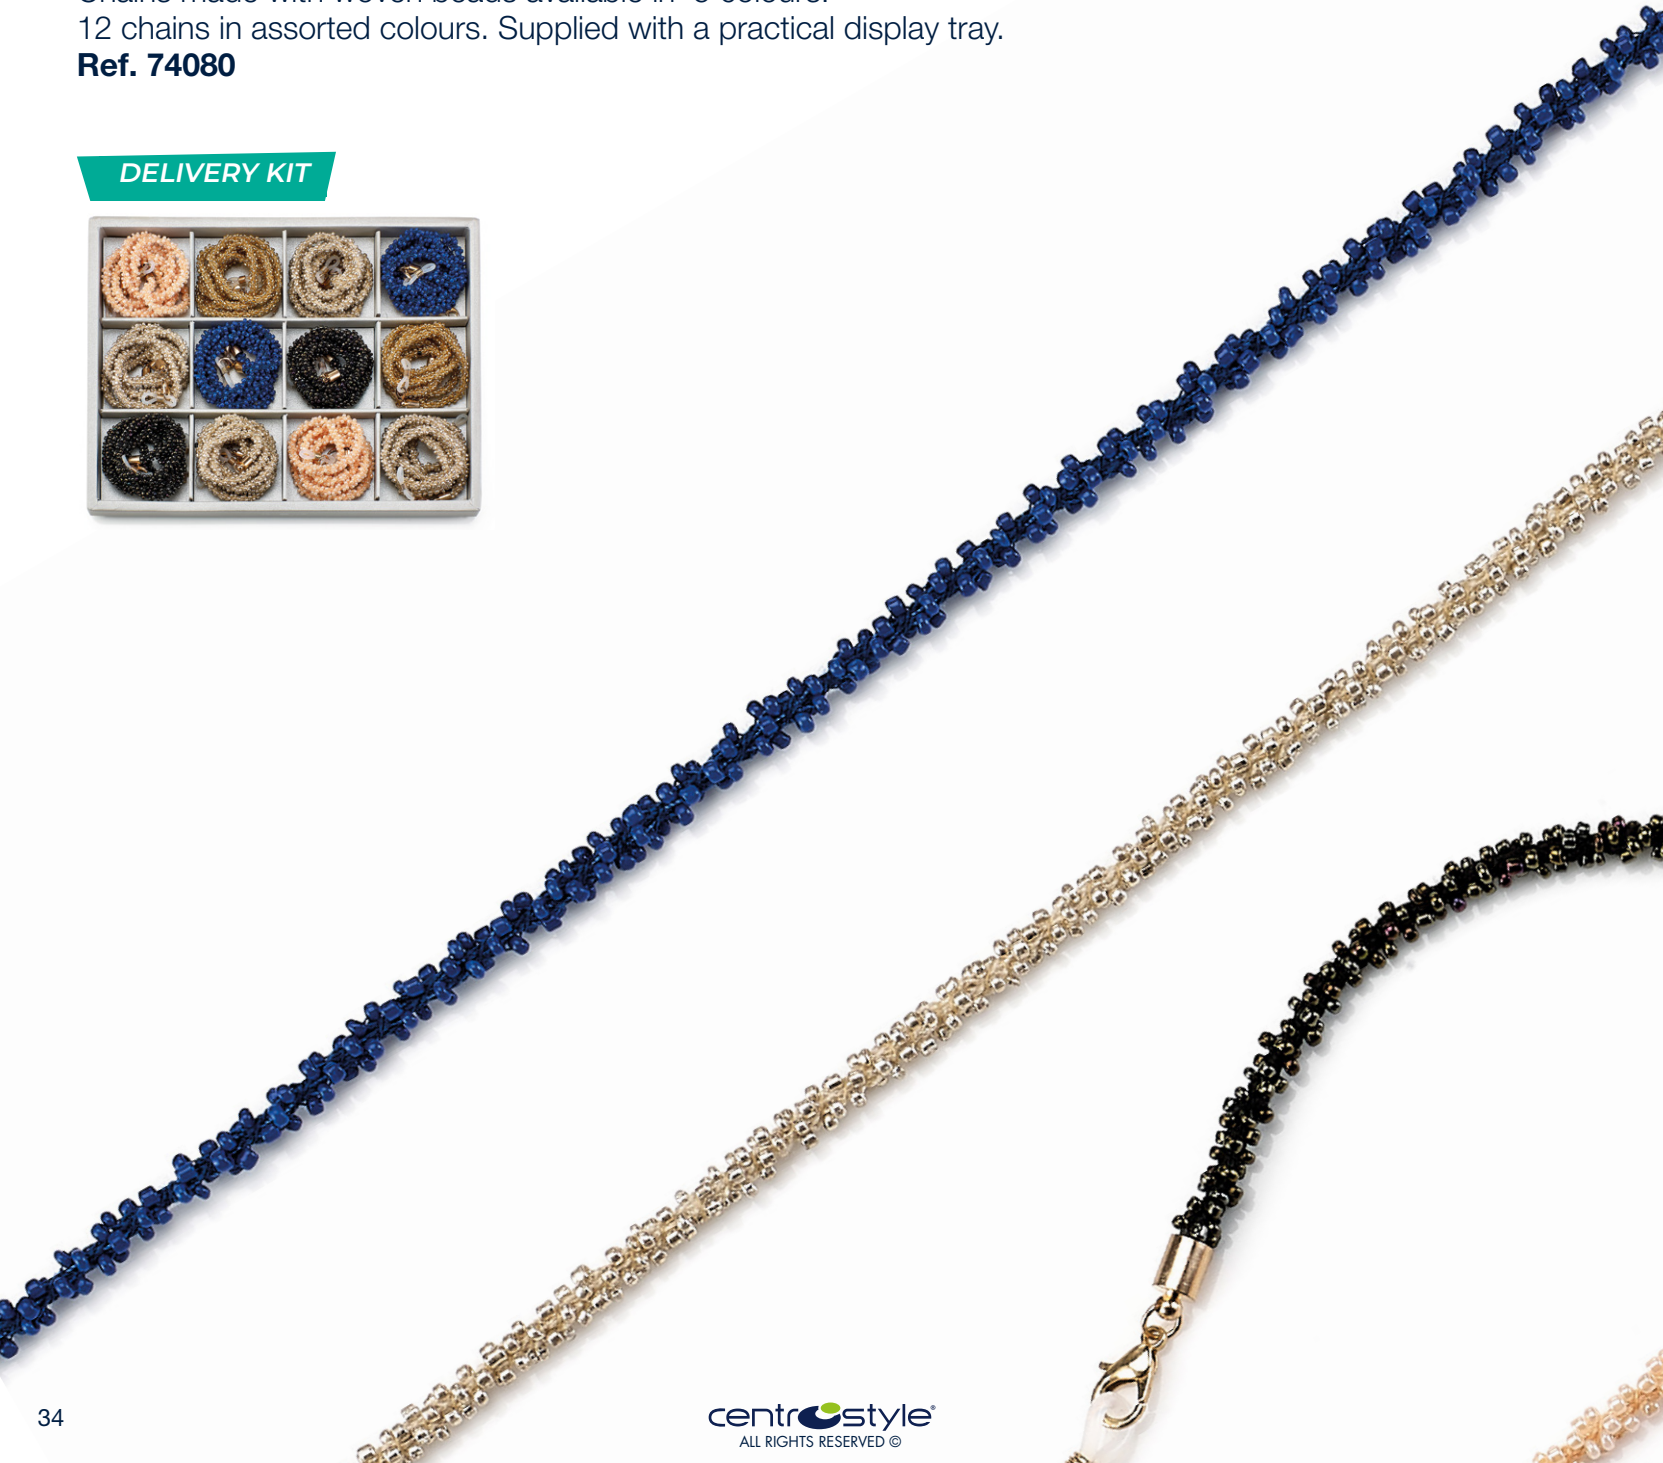

DELIVERY KIT

REACH TESTED

PREZIOSA

REACH TESTED

Chains made with woven beads available in 5 colours.
12 chains in assorted colours. Supplied with a practical display tray.

Ref. 74080

DELIVERY KIT

VERONA