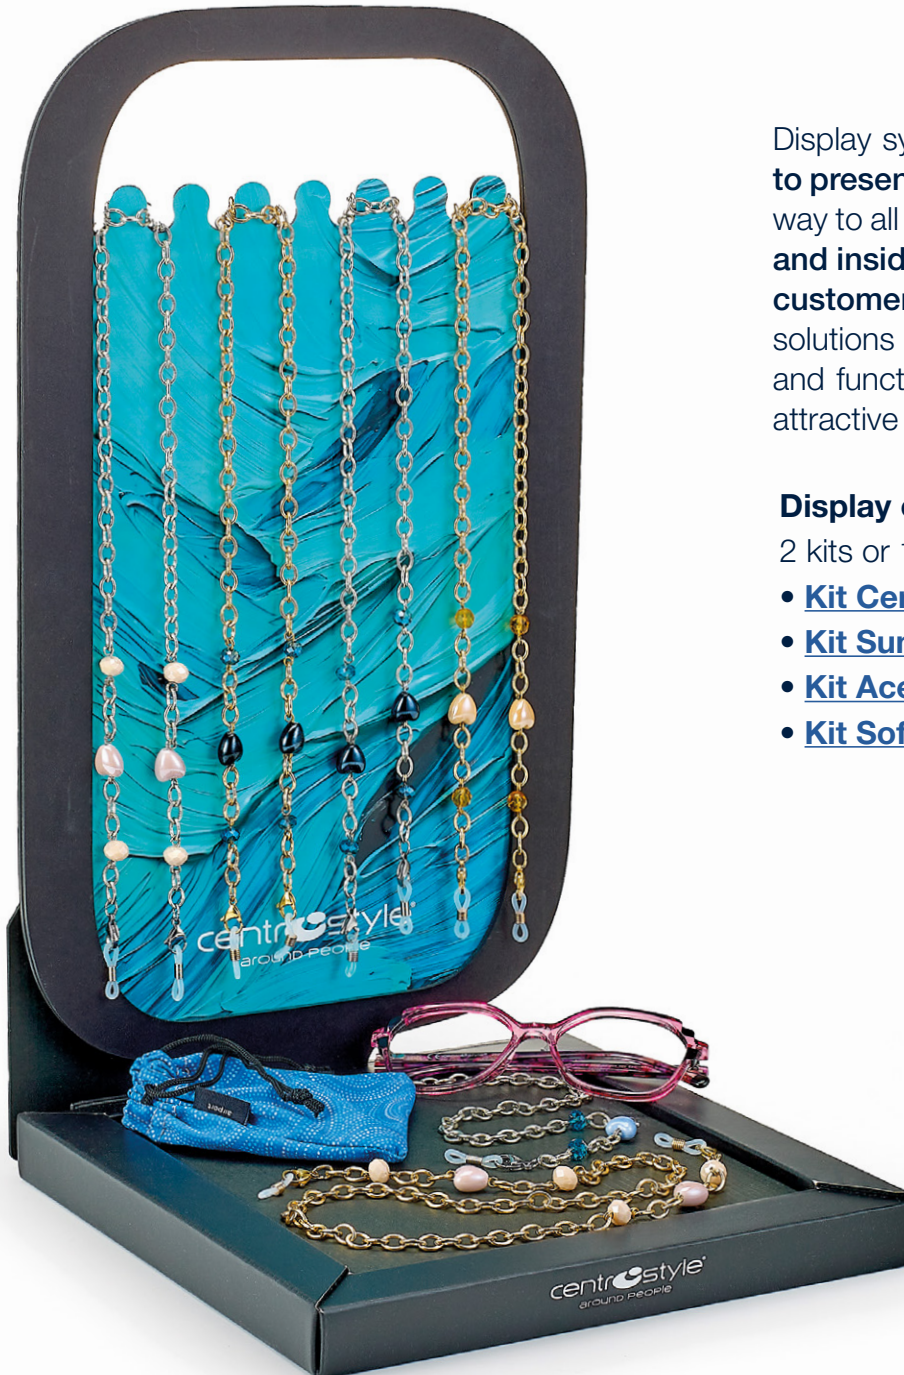

Dim.: 190x41,5x10 cm

**GUARDA
VIDEO SU**

YouTube

Ref. 11273A

Light blue display
Dim.: 25x25x45 cm

Ref. 11255C

Display tray
Dim.: 43x38x2,5 cm

▶ AIRPORT CHAINS

Display system for chains and pendants, **ideal to present this product category** in an elegant way to all your customers, **in the shop window and inside the shop**. An opportunity to **attract customers** in the store by proposing ideal solutions for **eyewear care** with fashionable and functional accessories, which can also be attractive **gift ideas**.