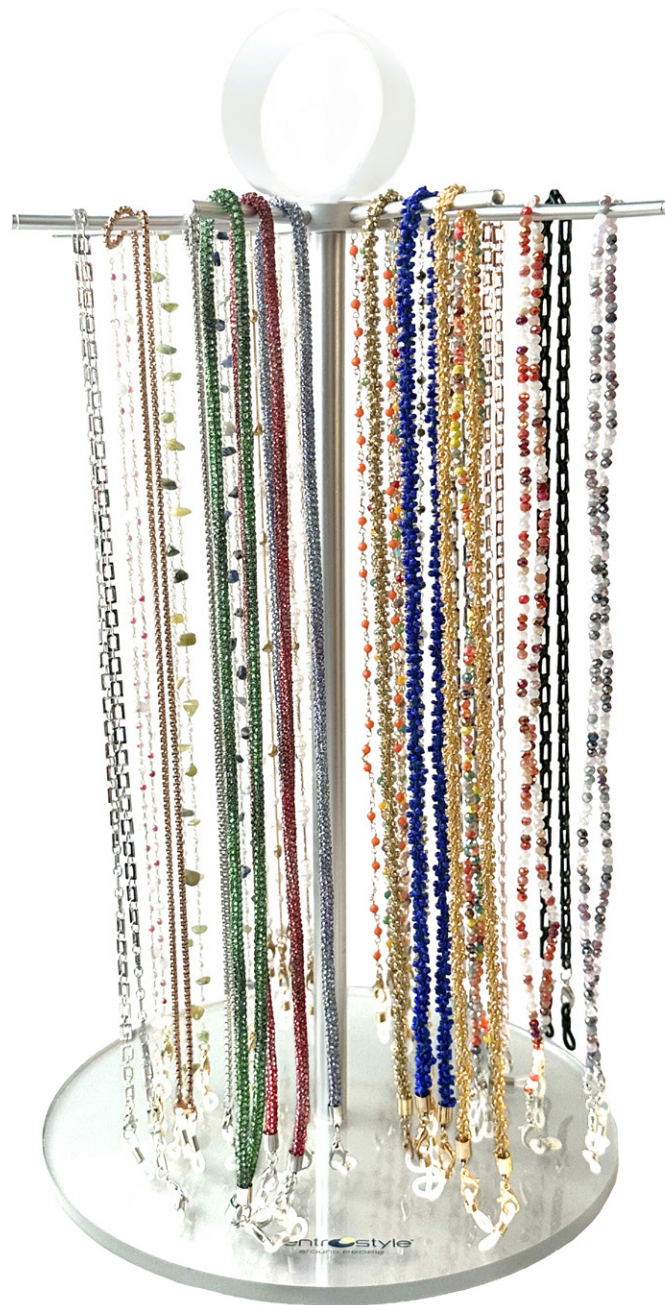

FASHION & CLASSIC CHAINS

Rotating display for chains to display in the store.

Ref. 09899

Rotating display

Ø 25 cm - height 38 cm