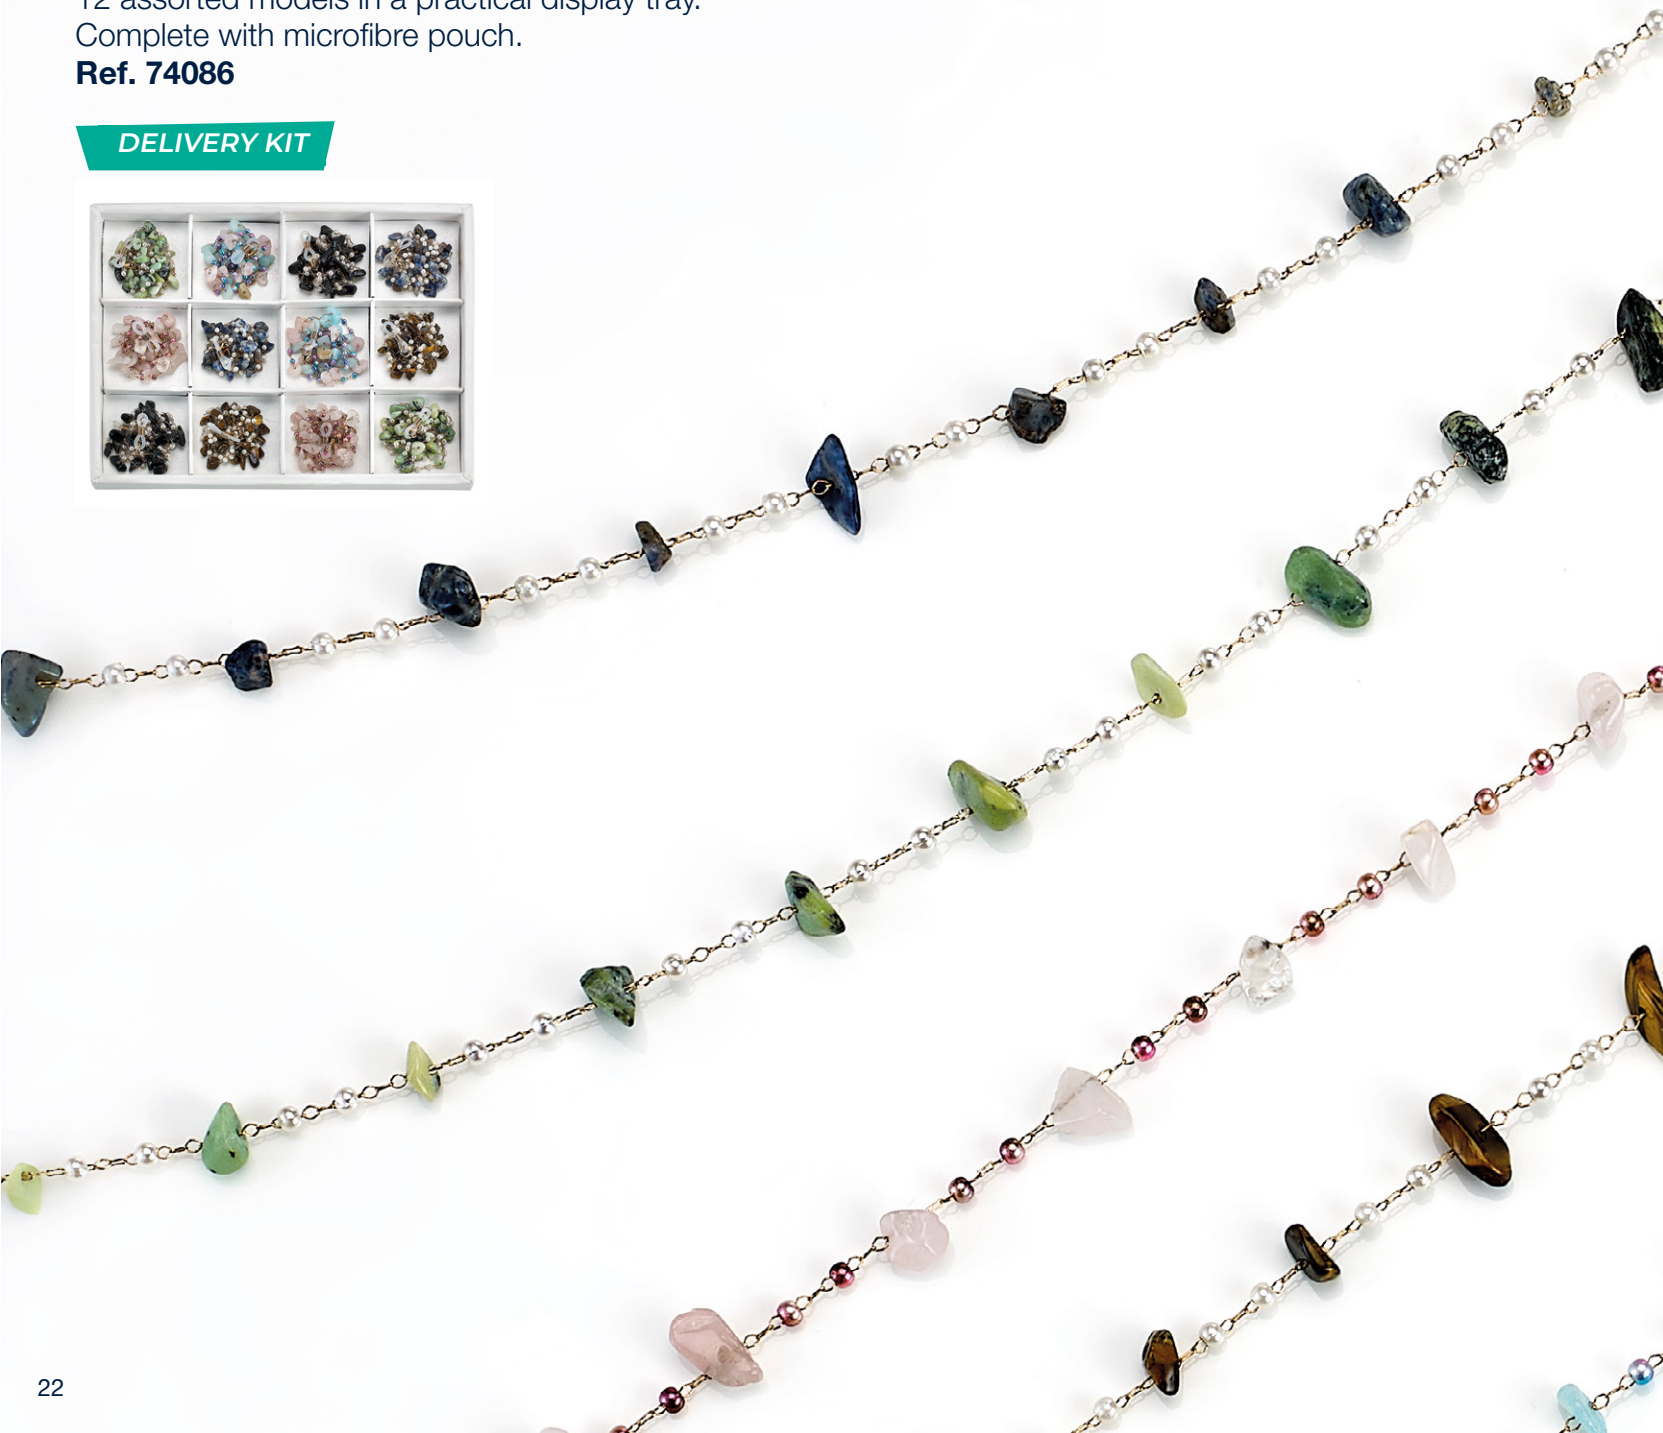

ZEN

REACH TESTED

Metal chains with decorative pearls of different colours and shapes.
12 assorted models in a practical display tray.
Complete with microfibre pouch.

Ref. 74086

DELIVERY KIT