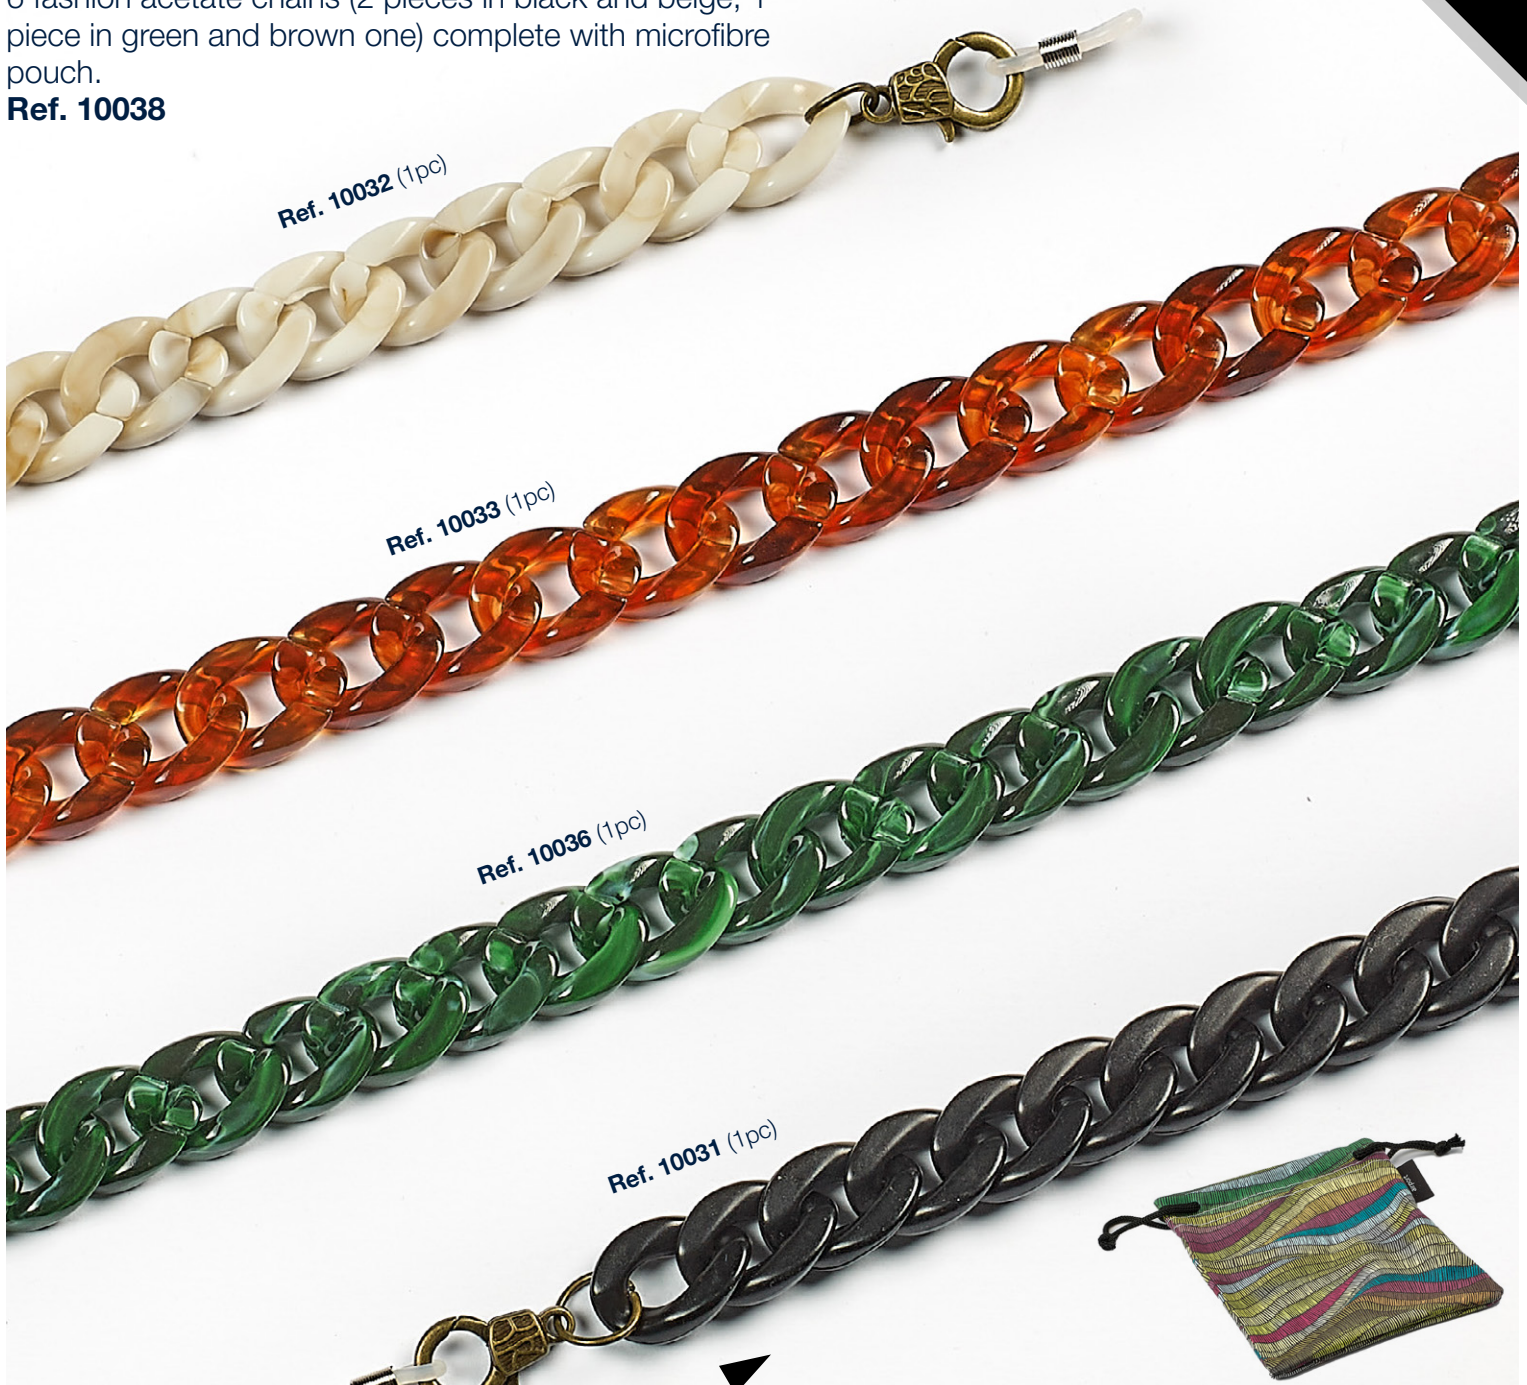

Ref. 74534 (1pc)

airport

ACETATE

REACH TESTED

AIRPORT

6 fashion acetate chains (2 pieces in black and beige, 1 piece in green and brown one) complete with microfibre pouch.

Ref. 10038

airport