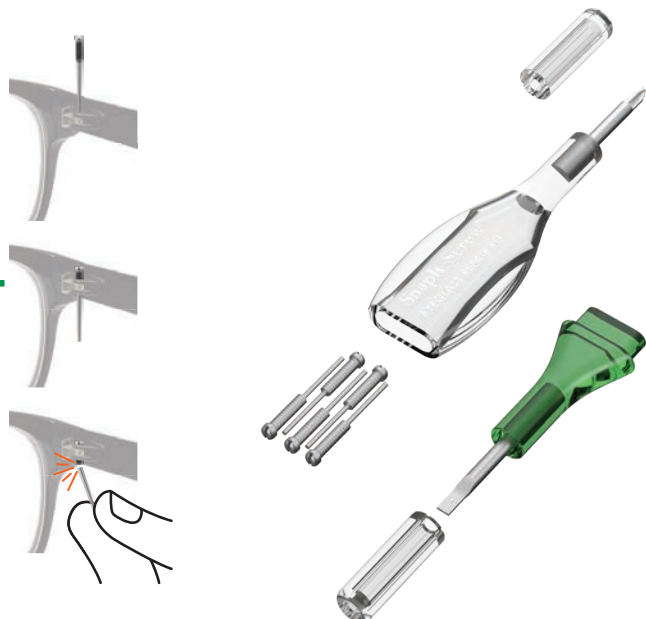

STEP 4 **SNAP IT**

off with your
fingers.