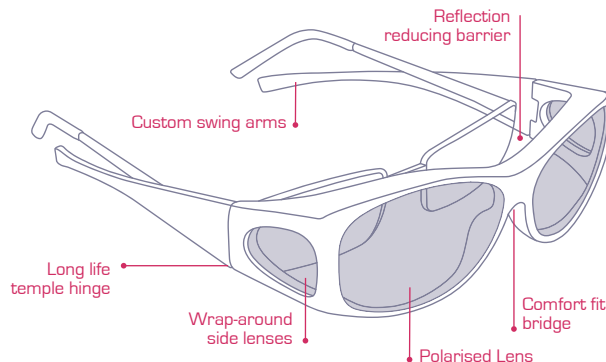

FRAMES FEATURES