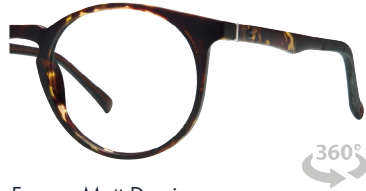

Frame: Matt Demi

Ref. F0212 47 010 000N ☐ 47

Ref. F0212 49 010 000N ☐ 49