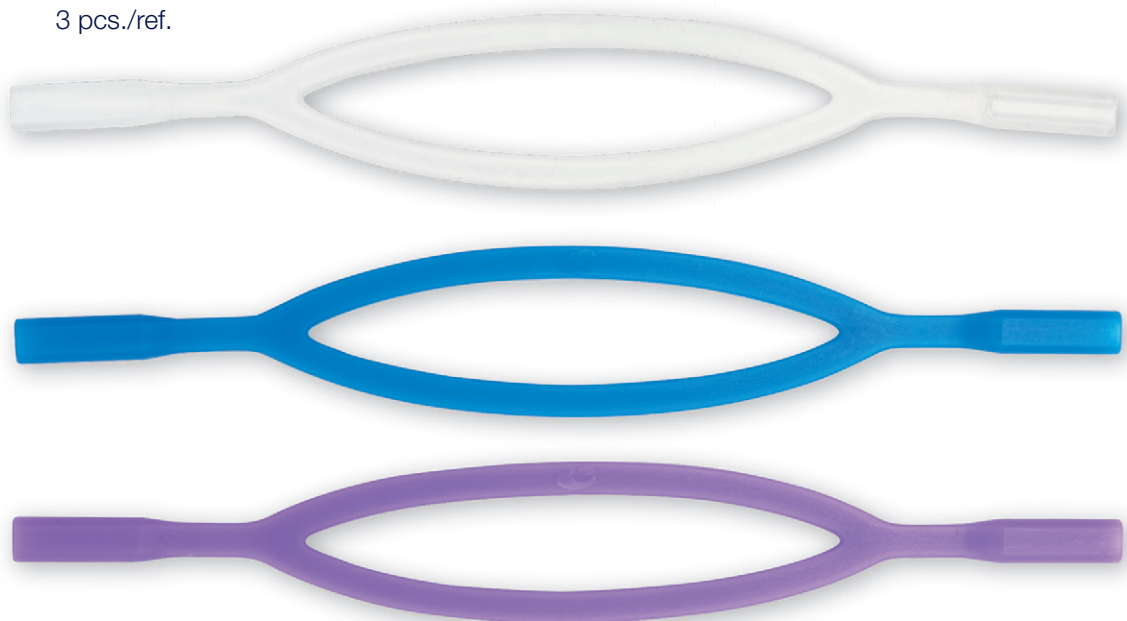

Ref. 10020

6 pcs. assorted.

- Ref. 10021 - Clear
- Ref. 10022 - Blue
- Ref. 10023 - Violet

3 pcs./ref.