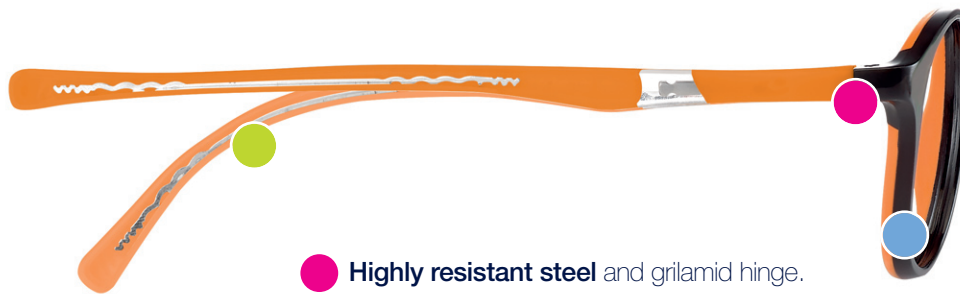

MEMORY COLLECTION 4-12 YEARS

ADJUSTABLE, COMFORTABLE, SECURE

● Highly resistant steel and grilamid hinge.

● **Innovative side** with two core wires: one made of memory material to grant maximum flexibility and one made of steel to adjust temple tips.