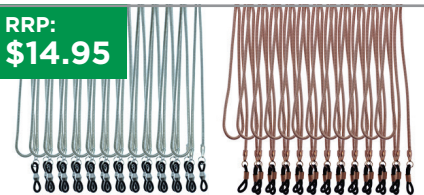

BLACK PEARL METAL CHAIN

PMCH22-PK12

12pc pack of contemporary chain retainer in neutral black and gray tones.

Length: 670mm

RRP:
$14.95