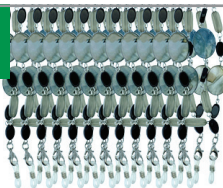

## METAL CHAINS GOLD

MCH01-PK12 - SILVER

MCH02-PK12 - GOLD

**Pack Contents:** 2 x Each Style

12pc pack of fashionable retainers in a variety of styles.

Length: 670mm

RRP:  
**\$14.95**

## METAL CHAINS SILVER

MCH01-PK12 - SILVER

**Pack Contents:** 12 x Assorted

12pc pack of fashionable retainers in a variety of styles.

Length: 670mm

RRP:  
**\$14.95**